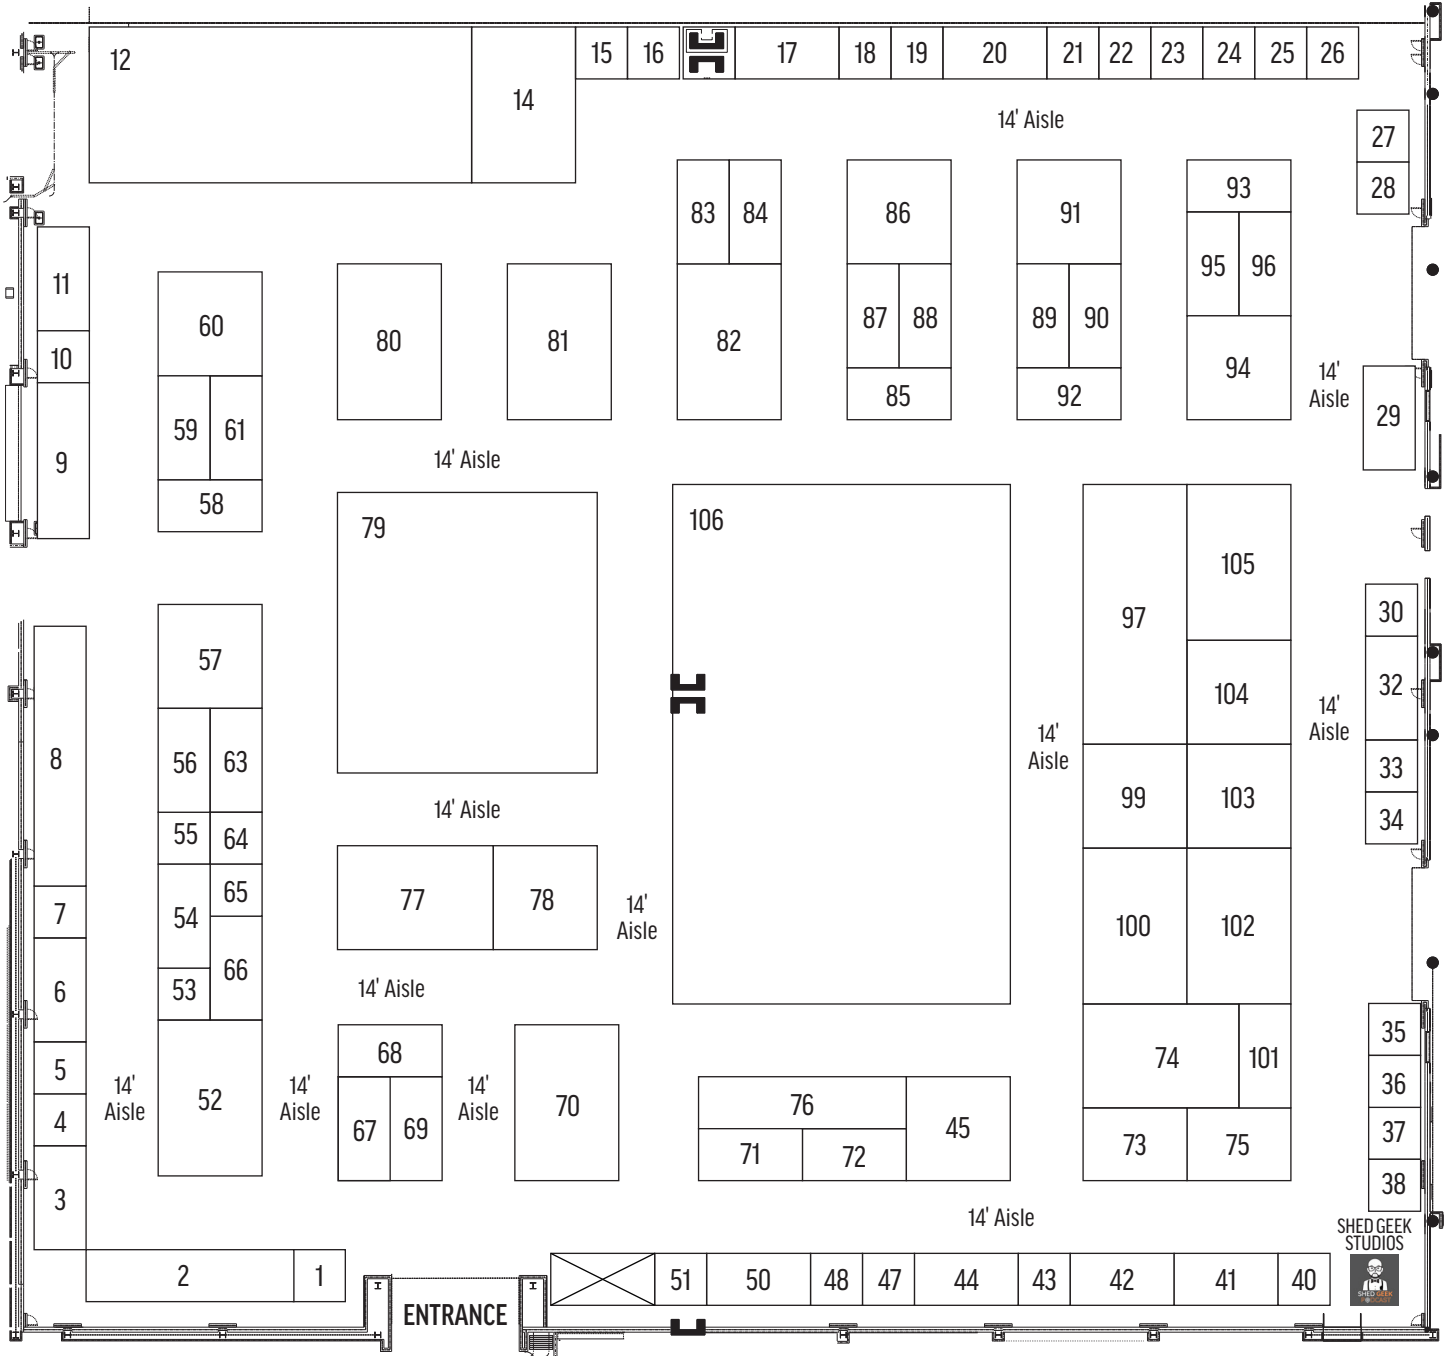

Shed Builder EXPO

Greater Richmond Convention Center
September 28-29, 2022

Exhibit Hall A and Part of Exhibit Hall B

FINAL LAYOUT AND EXHIBIT LOCATIONS SUBJECT TO CHANGE WITHOUT NOTICE.